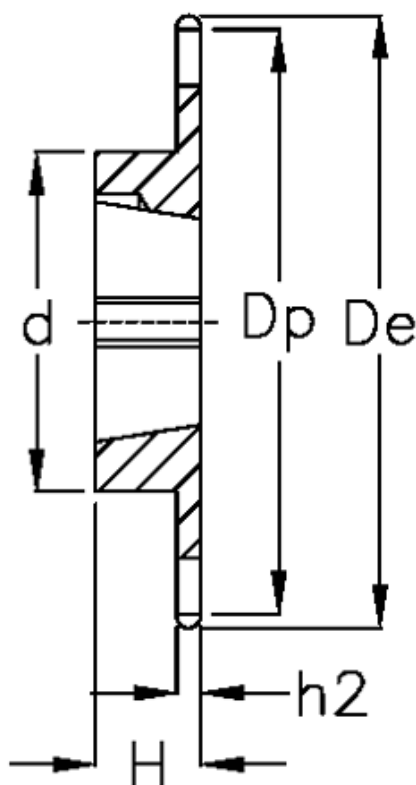

Data Sheet

Article number: 616031007019

Description: Taperbored sprocket 12 B-1 Z=19 simplex
for bushing 1610

Measures

C = 2
d = 90
De = 124.2
Dp = 115.75

For bush = 2012
For chain size = 3/4" x 7/16"
For chain type = 12 B-1
H = 32

h1 = 11.1
Material = Stål
Number of teeth = 19